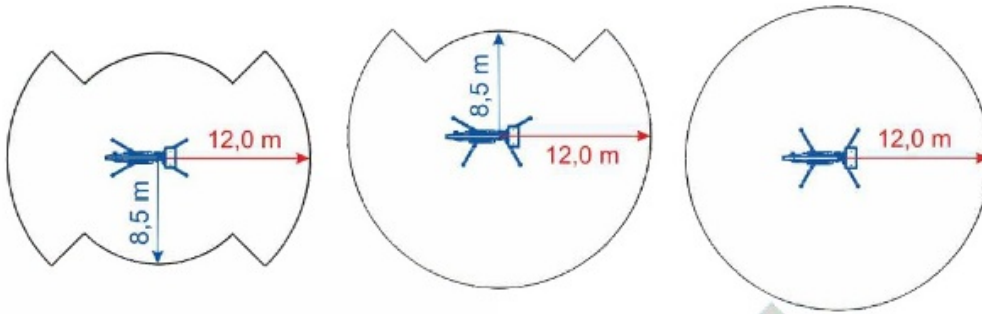

**DT24**  
SPYDER

**Passiamo sopra ogni cosa**  
We fly all over

**14 mts up and 12 mts over: never so high**

**Saltosopra**  
Downunder

**-5,0 m**

**Tutto in uno**  
All in one

**Atterriamo ovunque**  
We land everywhere

**90° + 90°**

**Sempre al tuo fianco**  
Always with you

{gallery\dt24spy{/gallery}

[Download technical description](#)