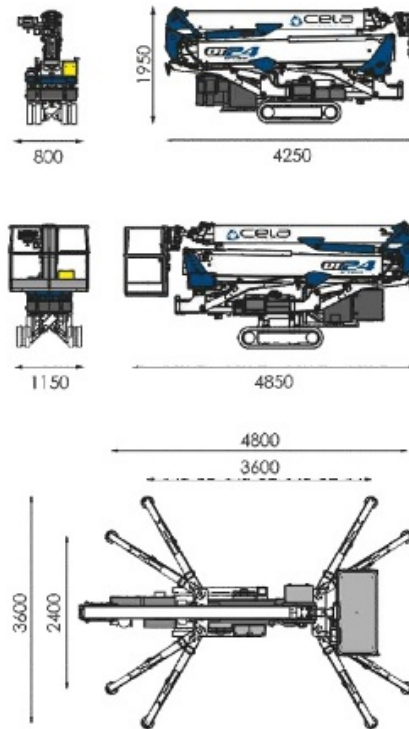

**DT24**  
SPYDER

**Passiamo sopra ogni cosa**  
We fly all over

**14 mts up and 12 mts over: never so high**

**Saltosopra**  
Downunder

**-5,0 m**

**Tutto in uno**  
All in one

**Atterriamo ovunque**  
We land everywhere